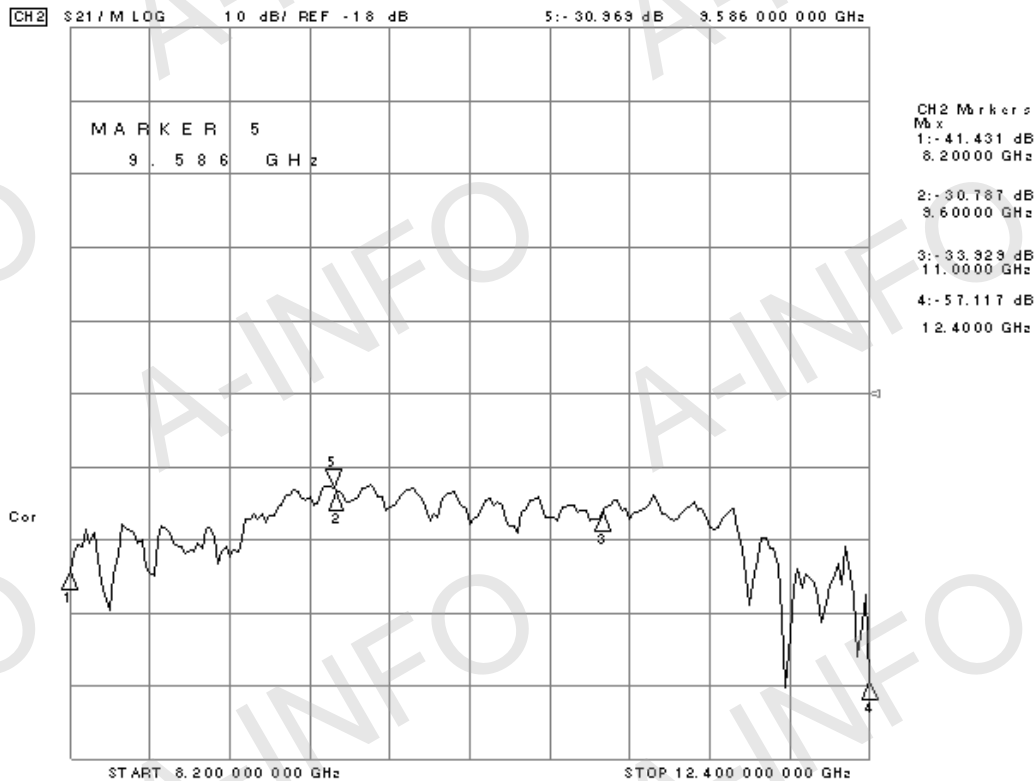

Directivity