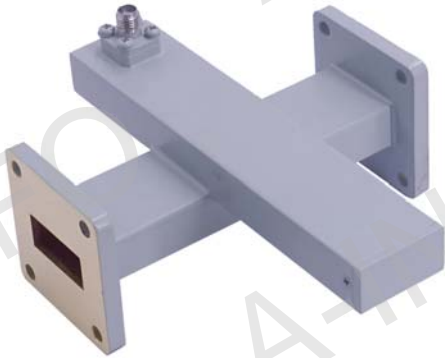

## Technical Specification

EIA WR	WR90
Frequency Range(GHz)	8.2 - 12.4
Coupling(dB)	40
Coupling Accuracy(dB)	±0.7 Max.
Frequency Sensitivity(dB)	±1.0 Max.
Directivity(dB)	18 Min.
Insertion Loss(dB)	0.1 Max. (Not including the theoretical loss $4.34 \times 10^{-4}$ dB)
Mainline VSWR	1.05:1 Max.
Secondline VSWR	1.25:1 Max.
Flange	FBP100(UBR100)
Coupling Port	SMA-Female/SMA-Male
Material	Cu
Size(mm)	120.7 x 101.6 x 51.1
Net Weight(Kg)	0.35 Around

## Outline Drawing (Size: mm)

Coupling Port: SMA -Female

For SMA-Male connector Coupling Port outline drawing, please contact A-INFO.