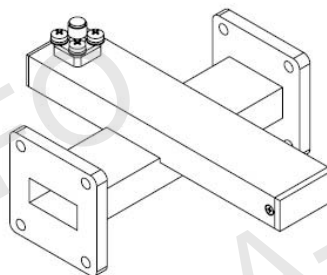

## Technical Specification

EIA WR	WR90
Frequency Range(GHz)	8.2 - 12.4
Coupling(dB)	40
Coupling Accuracy(dB)	±0.7 Max.
Frequency Sensitivity(dB)	±1.0 Max.
Directivity(dB)	18 Min.
Insertion Loss(dB)	0.1 Max. (Not including the theoretical loss $4.34 \times 10^{-4}$ dB)
Mainline VSWR	1.05:1 Max.
Secondline VSWR	1.25:1 Max.
Flange	FBP100(UBR100)
Coupling Port	SMA-Female/SMA-Male
Material	Cu
Size(mm)	120.7 x 101.6 x 51.1
Net Weight(Kg)	0.35 Around

## Outline Drawing (Size: mm)

Coupling Port: SMA -Female

For SMA-Male connector Coupling Port outline drawing, please contact A-INFO.

## Flange Drawing (Size: mm)