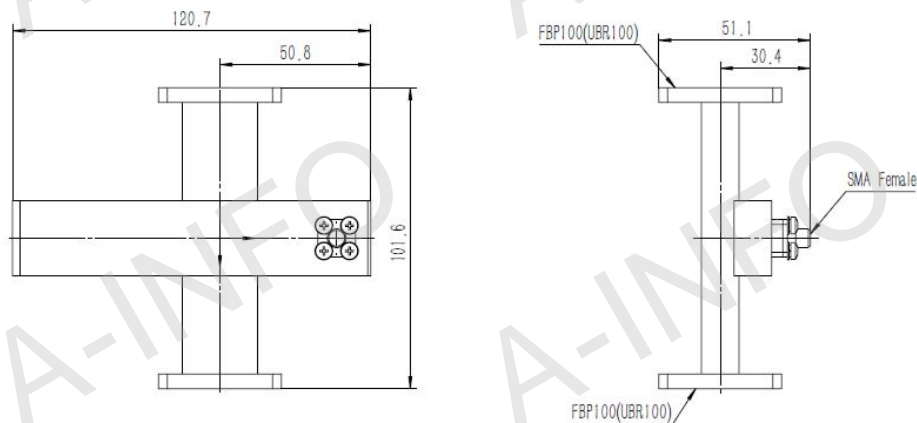

## Technical Specification

EIA WR	WR90
Frequency Range(GHz)	8.2 - 12.4
Coupling(dB)	40
Coupling Accuracy(dB)	±0.7 Max.
Frequency Sensitivity(dB)	±1.0 Max.
Directivity(dB)	18 Min.
Insertion Loss(dB)	0.1 Max. (Not including the theoretical loss $4.34 \times 10^{-4}$ dB)
Mainline VSWR	1.05:1 Max.
Secondline VSWR	1.25:1 Max.
Flange	FBP100(UBR100)
Coupling Port	SMA-Female/SMA-Male
Material	Cu
Size(mm)	120.7 x 101.6 x 51.1
Net Weight(Kg)	0.35 Around

## Outline Drawing (Size: mm)

Coupling Port: SMA -Female

For SMA-Male connector Coupling Port outline drawing, please contact A-INFO.

## Flange Drawing (Size: mm)