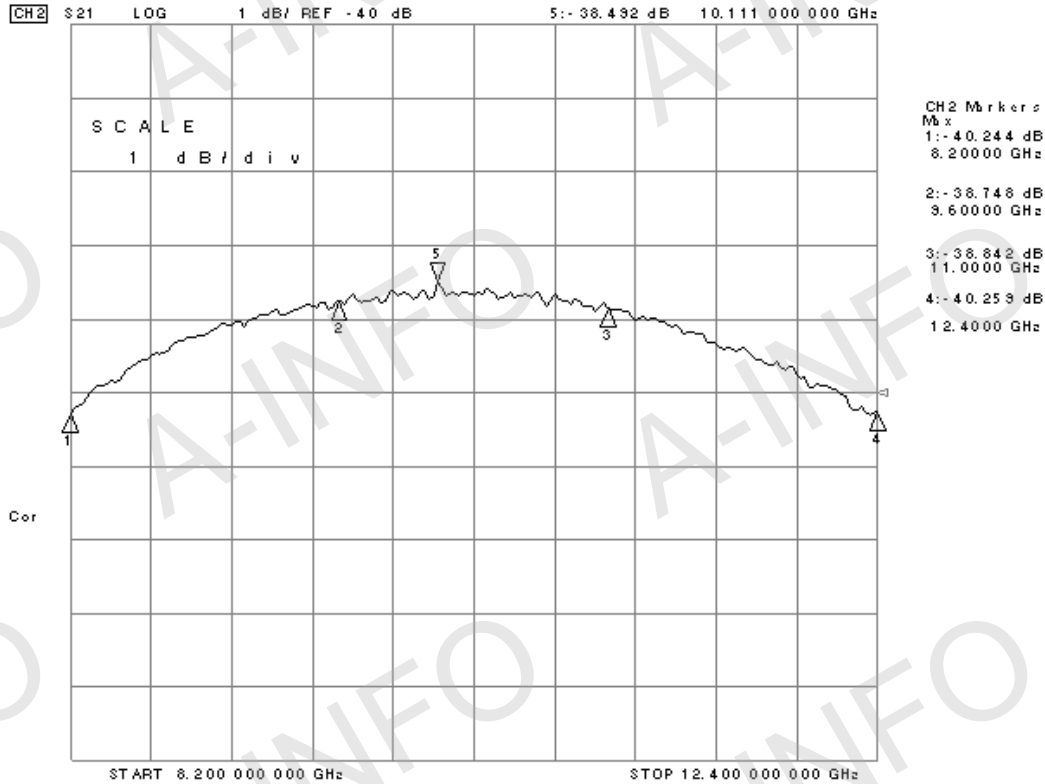

Test Results

Coupling