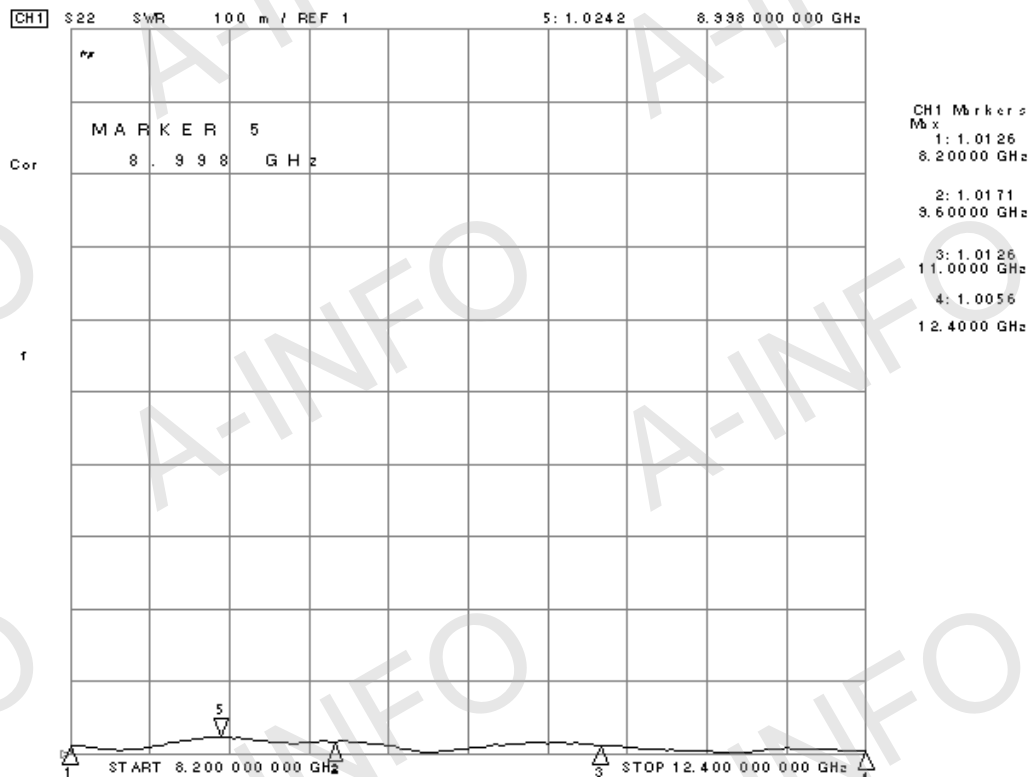

AINFO Inc.

Page 4 of 5

China(Beijing): Tel: (+86) 10-6266-7326, (+86) 10-6266-7327 Fax: (+86) 10-6266-7379
China(Chengdu): Tel: (+86) 28-8519-2786, (+86) 28-8519-3044 Fax: (+86) 28-8519-3068
USA: Tel: (+1) 949-639-9688, (+1) 949-639-9608 Fax: (+1) 949-639-9670

Website: www.ainfoinc.com
Email: sales@ainfoinc.com