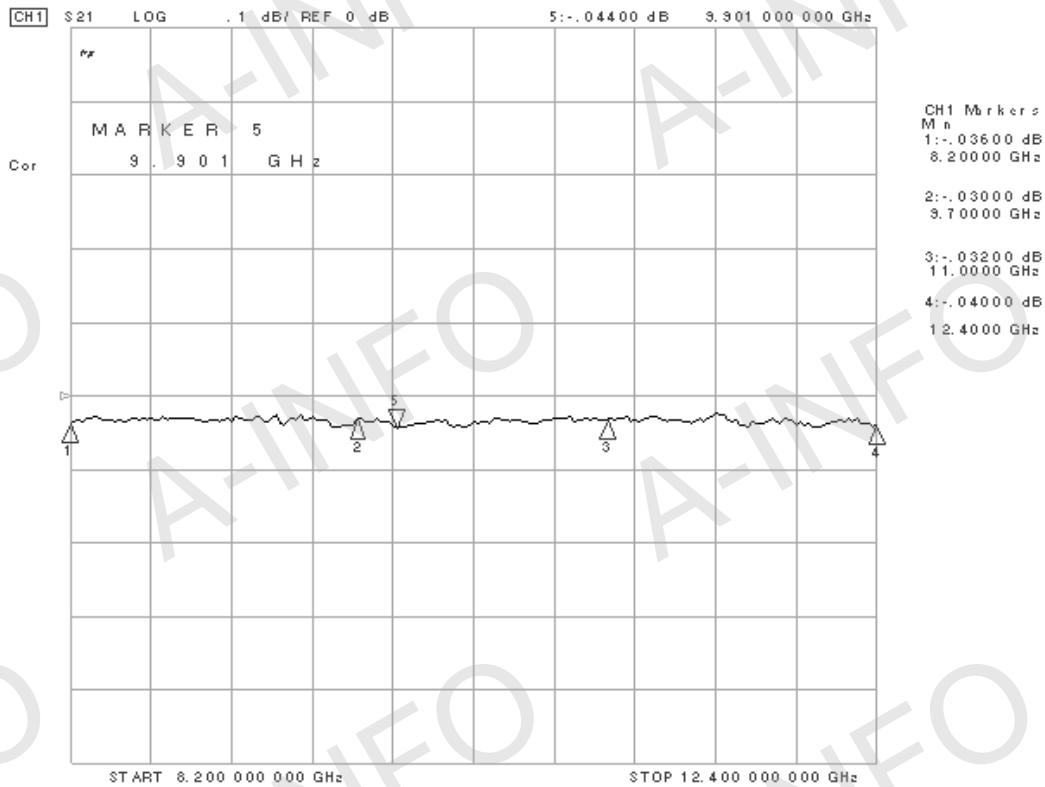

I.L. (Including the theoretical loss 4.34×10^{-4} dB)

Mainline VSWR