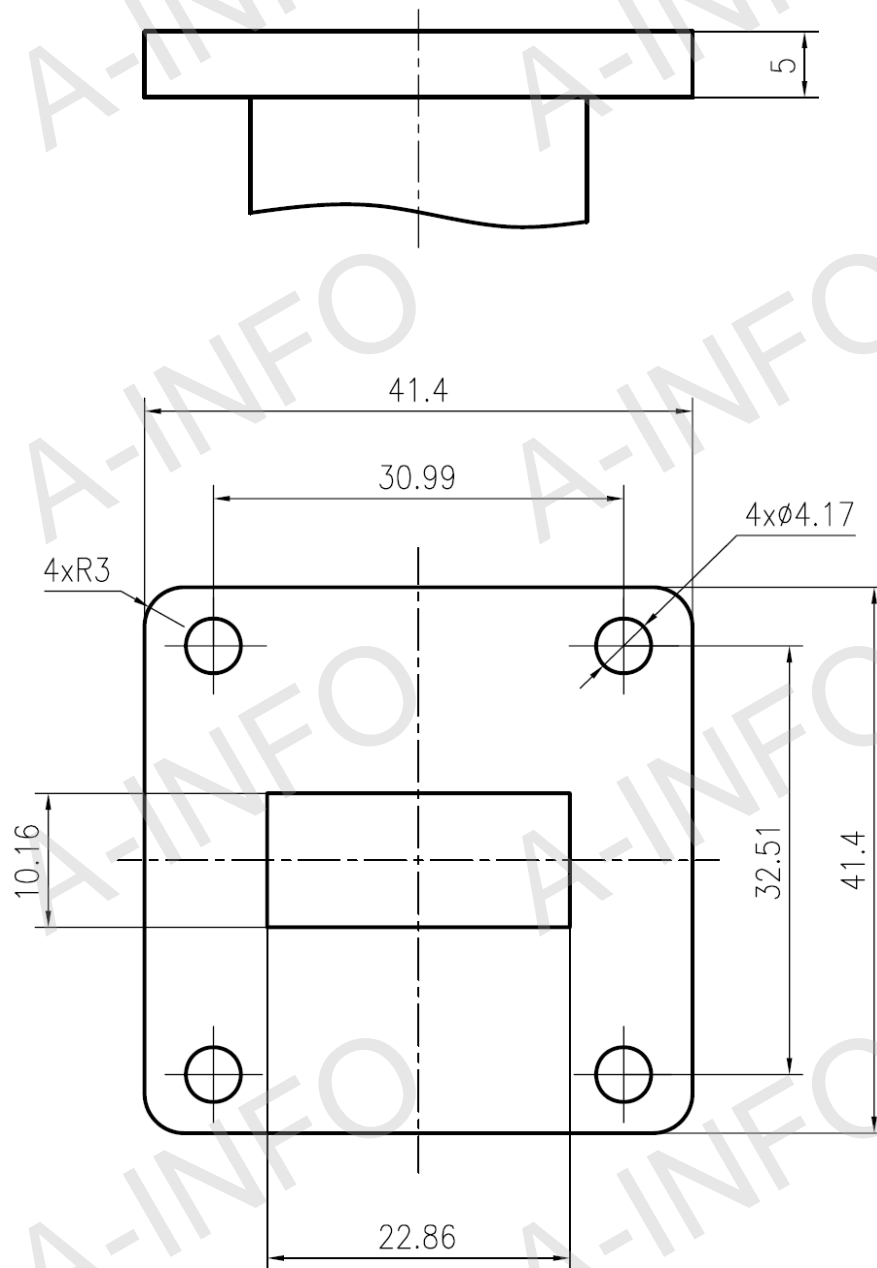

## Technical Specification

EIA WR	WR90
Frequency Range(GHz)	8.2 - 12.4
Coupling(dB)	40
Coupling Accuracy(dB)	±0.7 Max.
Frequency Sensitivity(dB)	±1.0 Max.
Directivity(dB)	18 Min.
Insertion Loss(dB)	0.1 Max. (Not including the theoretical loss $4.34 \times 10^{-4}$ dB)
Mainline VSWR	1.05:1 Max.
Secondline VSWR	1.25:1 Max.
Flange	FBP100(UBR100)
Coupling Port	SMA-Female/SMA-Male
Material	Cu
Size(mm)	120.7 x 101.6 x 51.1
Net Weight(Kg)	0.35 Around

## Outline Drawing (Size: mm)

Coupling Port: SMA -Female

For SMA-Male connector Coupling Port outline drawing, please contact A-INFO.

## Flange Drawing (Size: mm)