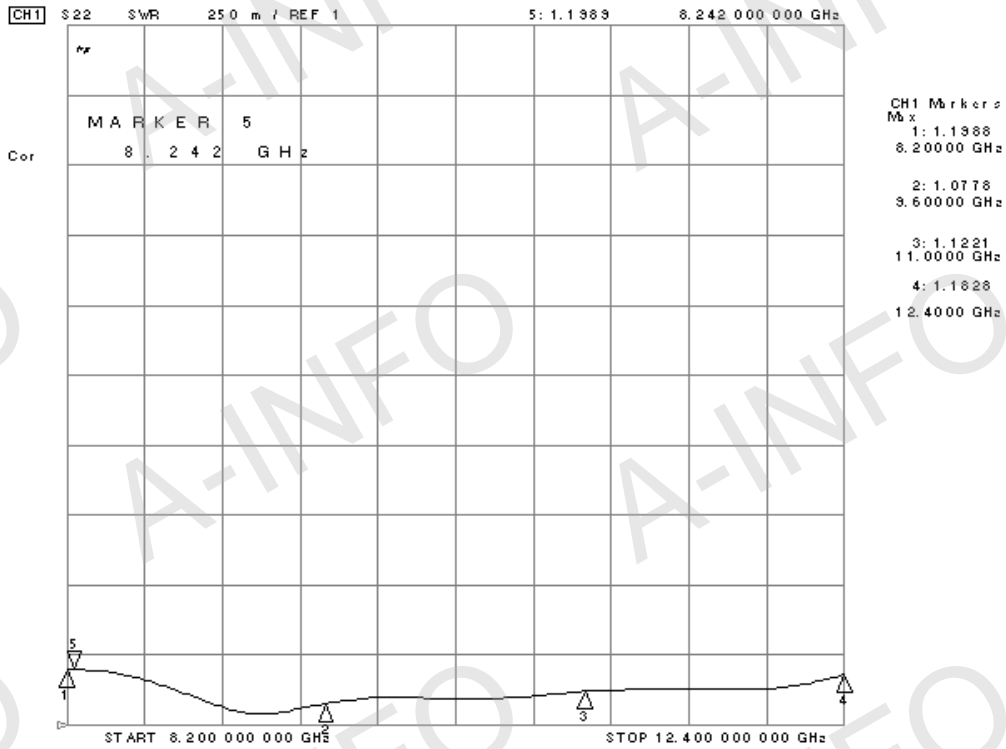

Secondline VSWR

AINFO Inc.

Page 5 of 5

China(Beijing):
China(Chengdu):
USA:

Tel: (+86) 10-6266-7326,
Tel: (+86) 28-8519-2786,
Tel: (+1) 949-639-9688,

(+86) 10-6266-7327
(+86) 28-8519-3044
(+1) 949-639-9608

Fax: (+86) 10-6266-7379
Fax: (+86) 28-8519-3068
Fax: (+1) 949-639-9670

Website: www.ainfoinc.com
Email: sales@ainfoinc.com