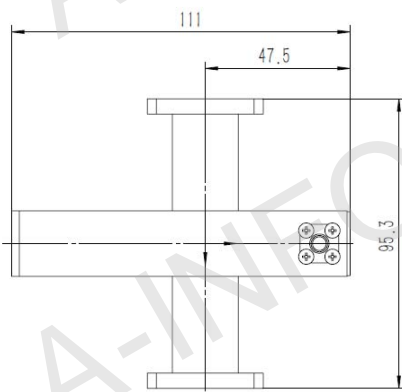

## Technical Specification

EIA WR	WR75
Frequency Range(GHz)	10.0 - 15.0
Coupling(dB)	40
Coupling Accuracy(dB)	±0.7 Max.
Freq. Sensitivity(dB)	±1.0 Max.
Directivity(dB)	18 Min.
Insertion Loss(dB)	0.1 Max. (Not including the theoretical loss $4.34 \times 10^{-4}$ dB)
Mainline VSWR	1.05:1 Max.
Secondline VSWR	1.25:1 Max.
Flange	FBM120(PBR120)
Coupling Port	SMA-Female
Material	Cu
Size(mm)	111 x 95.3 x 48.5
Net Weight(Kg)	0.26 Around

## Outline Drawing (Size: mm)

Coupling Port: SMA-Female

For SMA-Male connector Coupling Port outline drawing, please contact A-INFO.

AINFO Inc.

Page 1 of 5

China(Beijing):  
China(Chengdu):  
USA :

Tel: (+86) 10-6266-7326,  
Tel: (+86) 28-8519-2786,  
Tel: (+1) 949-639-9688,

## Flange Drawing (Size: mm)