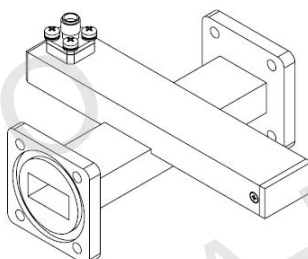

## Technical Specification

EIA WR	WR75
Frequency Range(GHz)	10.0 - 15.0
Coupling(dB)	40
Coupling Accuracy(dB)	±0.7 Max.
Freq. Sensitivity(dB)	±1.0 Max.
Directivity(dB)	18 Min.
Insertion Loss(dB)	0.1 Max. (Not including the theoretical loss $4.34 \times 10^{-4}$ dB)
Mainline VSWR	1.05:1 Max.
Secondline VSWR	1.25:1 Max.
Flange	FBM120(PBR120)
Coupling Port	SMA-Female
Material	Cu
Size(mm)	111 x 95.3 x 48.5
Net Weight(Kg)	0.26 Around

## Outline Drawing (Size: mm)

Coupling Port: SMA-Female

For SMA-Male connector Coupling Port outline drawing, please contact A-INFO.

AINFO Inc.

Page 1 of 5

China(Beijing):  
China(Chengdu):  
USA :

Tel: (+86) 10-6266-7326,  
Tel: (+86) 28-8519-2786,  
Tel: (+1) 949-639-9688,

## Flange Drawing (Size: mm)