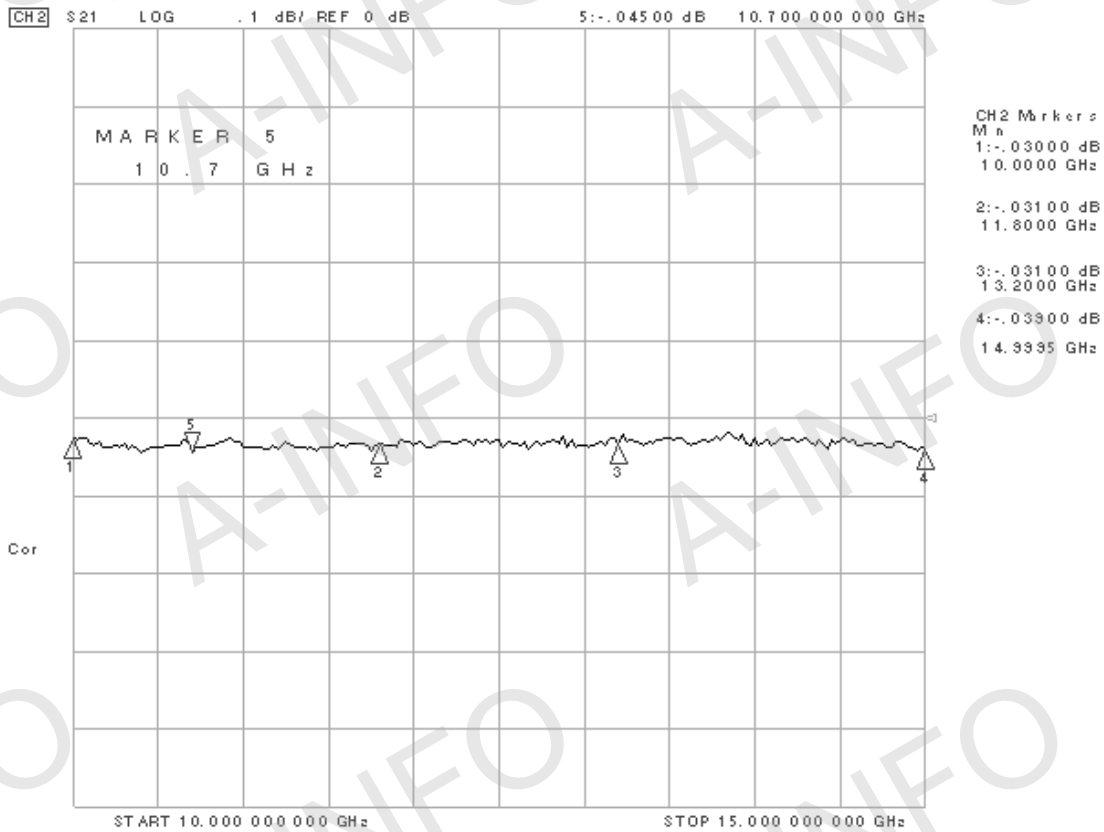

I.L. (Including the theoretical loss 4.34×10^{-4} dB)

Mainline VSWR