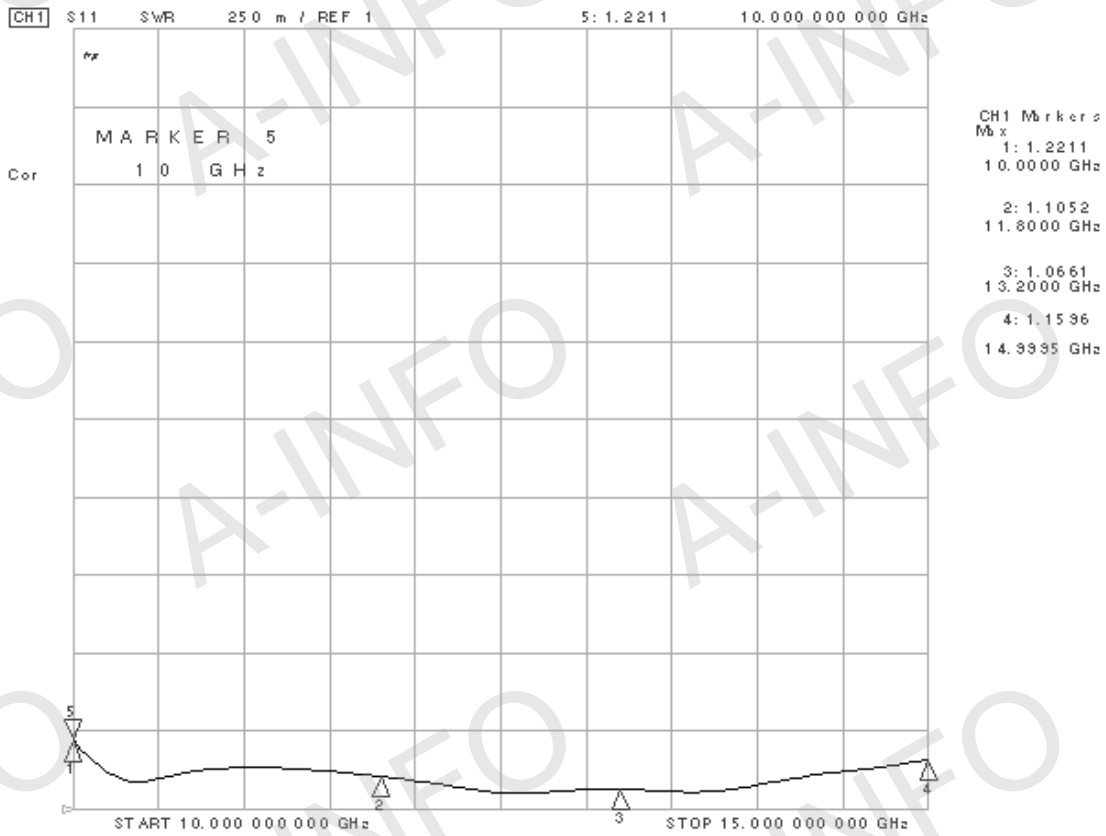

Secondline VSWR

AINFO Inc.

Page 5 of 5

China(Beijing): Tel: (+86) 10-6266-7326, (+86) 10-6266-7327 Fax: (+86) 10-6266-7379
China(Chengdu): Tel: (+86) 28-8519-2786, (+86) 28-8519-3044 Fax: (+86) 28-8519-3068
USA: Tel: (+1) 949-639-9688, (+1) 949-639-9608 Fax: (+1) 949-639-9670

Website: www.ainfoinc.com
Email: sales@ainfoinc.com