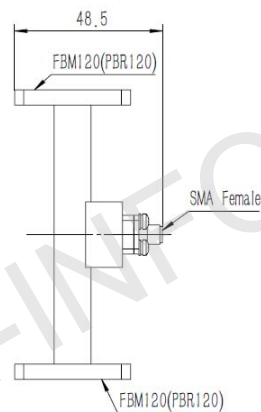

## Technical Specification

EIA WR	WR75
Frequency Range(GHz)	10.0 - 15.0
Coupling(dB)	40
Coupling Accuracy(dB)	±0.7 Max.
Freq. Sensitivity(dB)	±1.0 Max.
Directivity(dB)	18 Min.
Insertion Loss(dB)	0.1 Max. (Not including the theoretical loss $4.34 \times 10^{-4}$ dB)
Mainline VSWR	1.05:1 Max.
Secondline VSWR	1.25:1 Max.
Flange	FBM120(PBR120)
Coupling Port	SMA-Female
Material	Cu
Size(mm)	111 x 95.3 x 48.5
Net Weight(Kg)	0.26 Around

## Outline Drawing (Size: mm)

Coupling Port: SMA-Female

For SMA-Male connector Coupling Port outline drawing, please contact A-INFO.

AINFO Inc.

Page 1 of 5

China(Beijing):  
China(Chengdu):  
USA :

Tel: (+86) 10-6266-7326,  
Tel: (+86) 28-8519-2786,  
Tel: (+1) 949-639-9688,

## Flange Drawing (Size: mm)