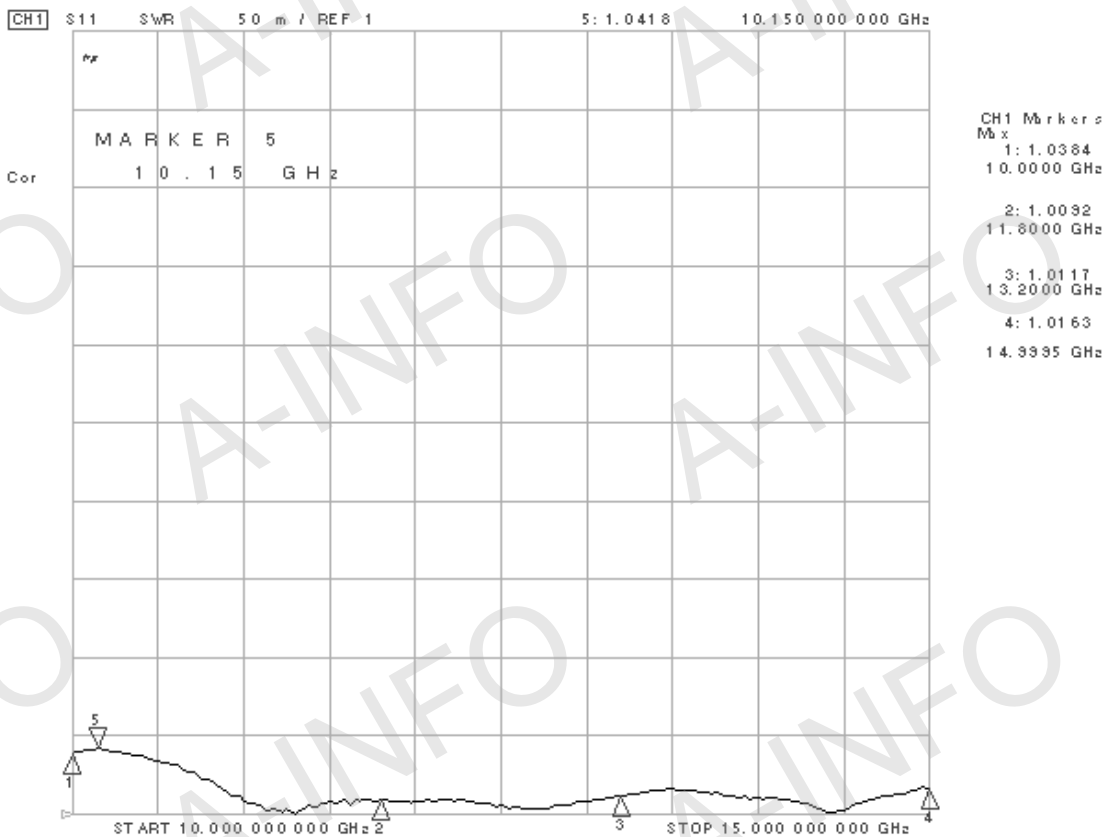

AINFO Inc.

Page 4 of 5

China(Beijing): Tel: (+86) 10-6266-7326, (+86) 10-6266-7327 Fax: (+86) 10-6266-7379
China(Chengdu): Tel: (+86) 28-8519-2786, (+86) 28-8519-3044 Fax: (+86) 28-8519-3068
USA: Tel: (+1) 949-639-9688, (+1) 949-639-9608 Fax: (+1) 949-639-9670

Website: www.ainfoinc.com
Email: sales@ainfoinc.com

Data subject to change without notice. For current data sheets, please contact: Sales@ainfoinc.com