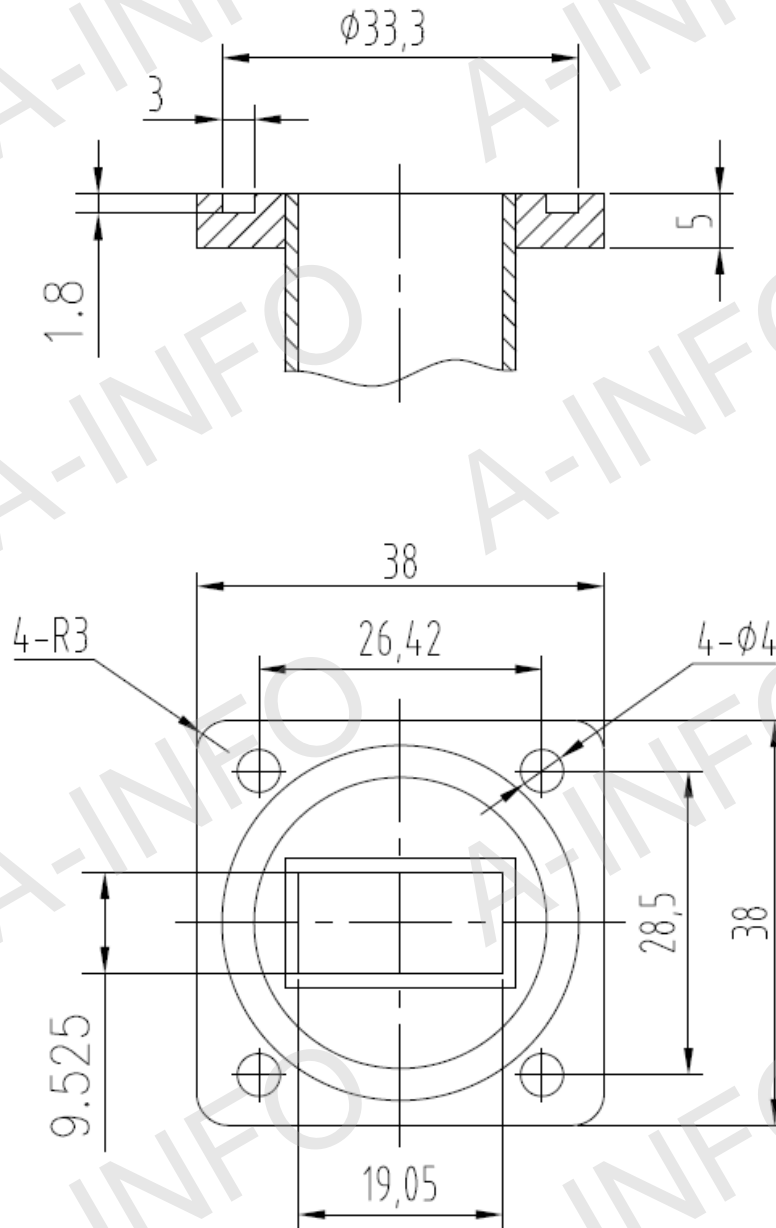

## Technical Specification

EIA WR	WR75
Frequency Range(GHz)	10.0 - 15.0
Coupling(dB)	40
Coupling Accuracy(dB)	±0.7 Max.
Freq. Sensitivity(dB)	±1.0 Max.
Directivity(dB)	18 Min.
Insertion Loss(dB)	0.1 Max. (Not including the theoretical loss $4.34 \times 10^{-4}$ dB)
Mainline VSWR	1.05:1 Max.
Secondline VSWR	1.25:1 Max.
Flange	FBM120(PBR120)
Coupling Port	SMA-Female
Material	Cu
Size(mm)	111 x 95.3 x 48.5
Net Weight(Kg)	0.26 Around

## Outline Drawing (Size: mm)

Coupling Port: SMA-Female

For SMA-Male connector Coupling Port outline drawing, please contact A-INFO.

AINFO Inc.

Page 1 of 5

China(Beijing):  
China(Chengdu):  
USA :

Tel: (+86) 10-6266-7326,  
Tel: (+86) 28-8519-2786,  
Tel: (+1) 949-639-9688,

## Flange Drawing (Size: mm)