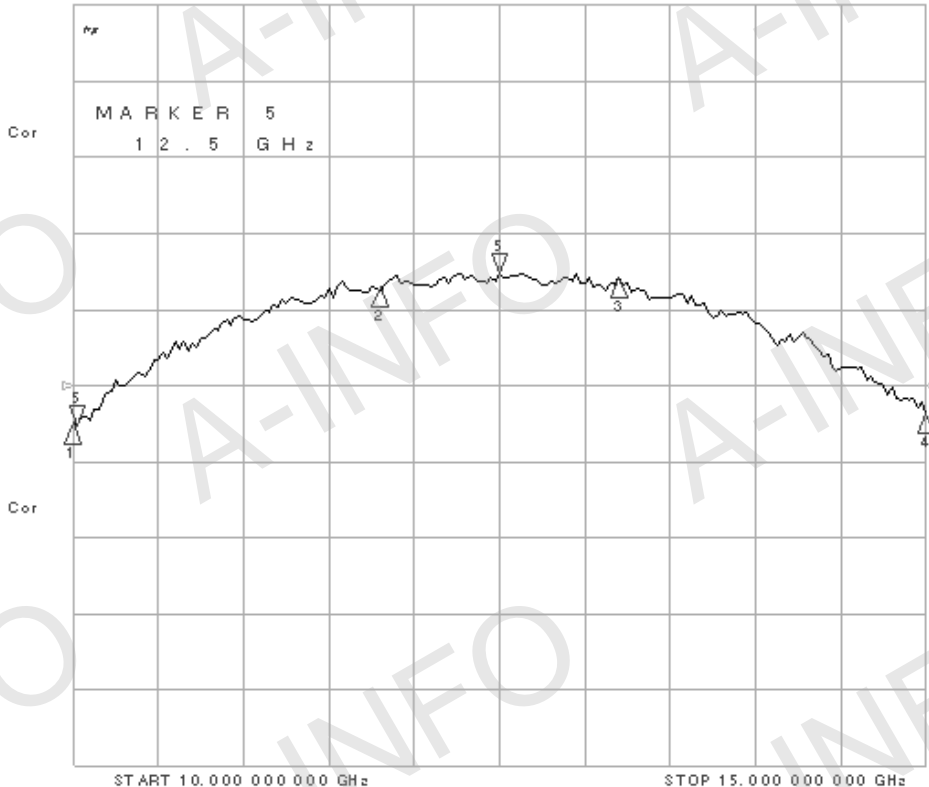

Test Results

Coupling

CH1 S21 LOG .7 dB/ REF -40 dB 5:-38.971 dB 12.500 000 000 GHz
CH2 S21 LOG .7 dB/ REF -40 dB 5:-40.375 dB 10.025 000 000 GHz