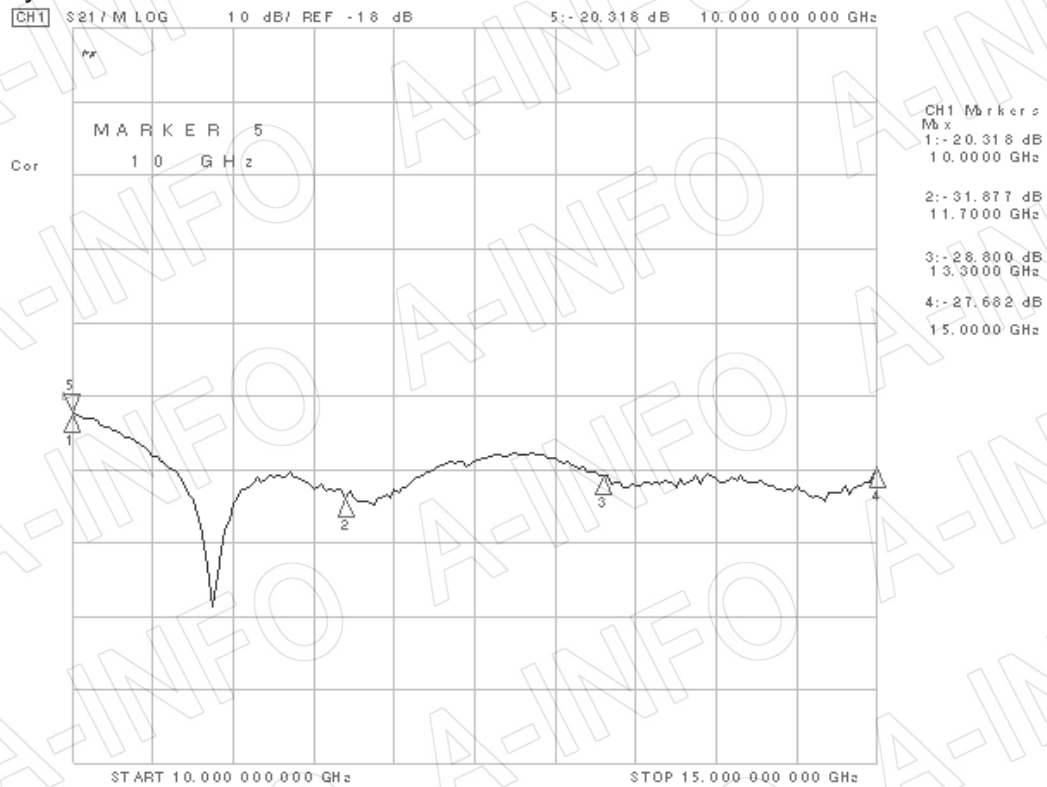

Directivity