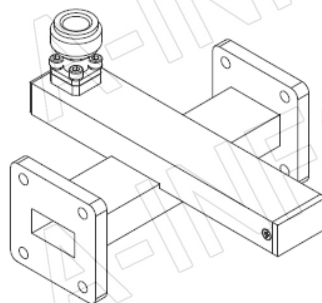

## Technical Specification

EIA WR	WR75
Frequency Range(GHz)	10.0-15.0
Coupling(dB)	30
Coupling Accuracy(dB)	±0.7 Max.
Frequency Sensitivity(dB)	±1.0 Max.
Directivity(dB)	18 Min.
Insertion Loss(dB)	0.1 Max. (Not including the theoretical loss $4.35 \times 10^{-3}$ dB)
Mainline VSWR	1.10:1 Max.
Secondline VSWR	1.25:1 Max.
Flange	FBP120(UBR120)
Coupling Port	N-Female/N-Male
Material	Cu
Size(mm)	111 x 95.3 x 58.1
Net Weight(Kg)	0.30 Around

## Outline Drawing (Size: mm)

Coupling Port: N-Female

For N-Male connector Coupling Port outline drawing, please contact A-INFO.

AINFO Inc.

Page 1 of 5

China(Beijing): Tel: (+86) 10-6266-7326,  
China(Chengdu): Tel: (+86) 28-8519-2786,  
USA: Tel: (+1) 949-346-7326,