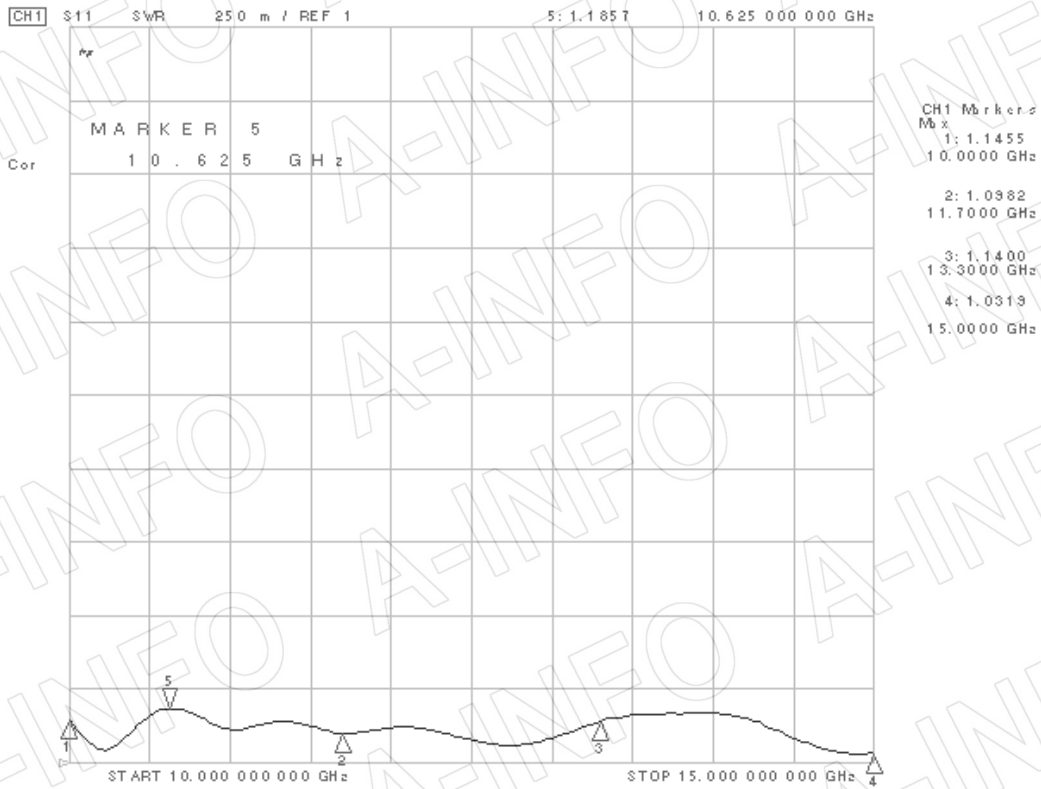

Secondline VSWR

AINFO Inc.

Page 5 of 5

China(Beijing): Tel: (+86) 10-6266-7326,
China(Chengdu): Tel: (+86) 28-8519-2786,
USA: Tel: (+1) 949-346-7326,

(+86) 10-6266-7327 Fax: (+86) 10-6266-7379
(+86) 28-8519-3044 Fax: (+86) 28-8519-3068
(+1) 949-639-9660 Fax: (+1) 949-639-9659

Website: www.ainfoinc.com
Email: sales@ainfoinc.com