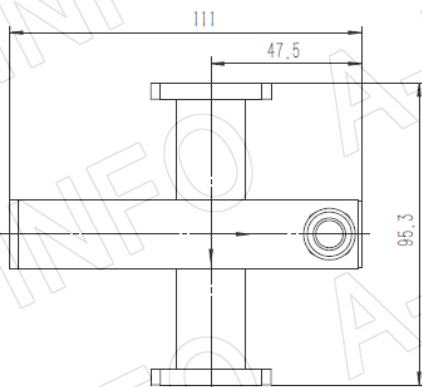

## Technical Specification

EIA WR	WR75
Frequency Range(GHz)	10.0-15.0
Coupling(dB)	30
Coupling Accuracy(dB)	±0.7 Max.
Frequency Sensitivity(dB)	±1.0 Max.
Directivity(dB)	18 Min.
Insertion Loss(dB)	0.1 Max. (Not including the theoretical loss $4.35 \times 10^{-3}$ dB)
Mainline VSWR	1.10:1 Max.
Secondline VSWR	1.25:1 Max.
Flange	FBP120(UBR120)
Coupling Port	N-Female/N-Male
Material	Cu
Size(mm)	111 x 95.3 x 58.1
Net Weight(Kg)	0.30 Around

## Outline Drawing (Size: mm)

Coupling Port: N-Female

For N-Male connector Coupling Port outline drawing, please contact A-INFO.

AINFO Inc.

Page 1 of 5

China(Beijing): Tel: (+86) 10-6266-7326,  
China(Chengdu): Tel: (+86) 28-8519-2786,  
USA: Tel: (+1) 949-346-7326,

## Flange Drawing (Size: mm)