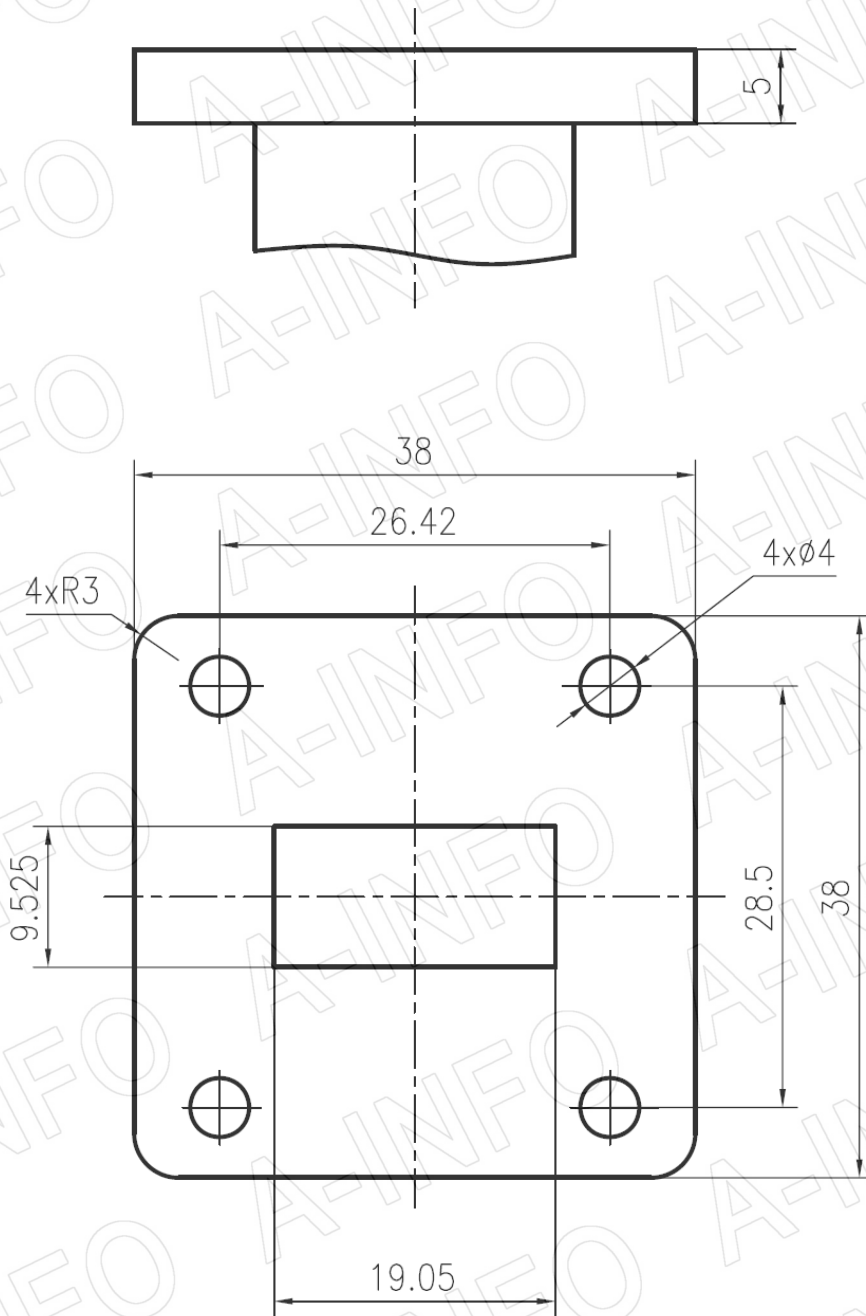

## Technical Specification

EIA WR	WR75
Frequency Range(GHz)	10.0-15.0
Coupling(dB)	30
Coupling Accuracy(dB)	±0.7 Max.
Frequency Sensitivity(dB)	±1.0 Max.
Directivity(dB)	18 Min.
Insertion Loss(dB)	0.1 Max. (Not including the theoretical loss $4.35 \times 10^{-3}$ dB)
Mainline VSWR	1.10:1 Max.
Secondline VSWR	1.25:1 Max.
Flange	FBP120(UBR120)
Coupling Port	N-Female/N-Male
Material	Cu
Size(mm)	111 x 95.3 x 58.1
Net Weight(Kg)	0.30 Around

## Outline Drawing (Size: mm)

Coupling Port: N-Female

For N-Male connector Coupling Port outline drawing, please contact A-INFO.

AINFO Inc.

Page 1 of 5

China(Beijing): Tel: (+86) 10-6266-7326,  
China(Chengdu): Tel: (+86) 28-8519-2786,  
USA: Tel: (+1) 949-346-7326,

## Flange Drawing (Size: mm)