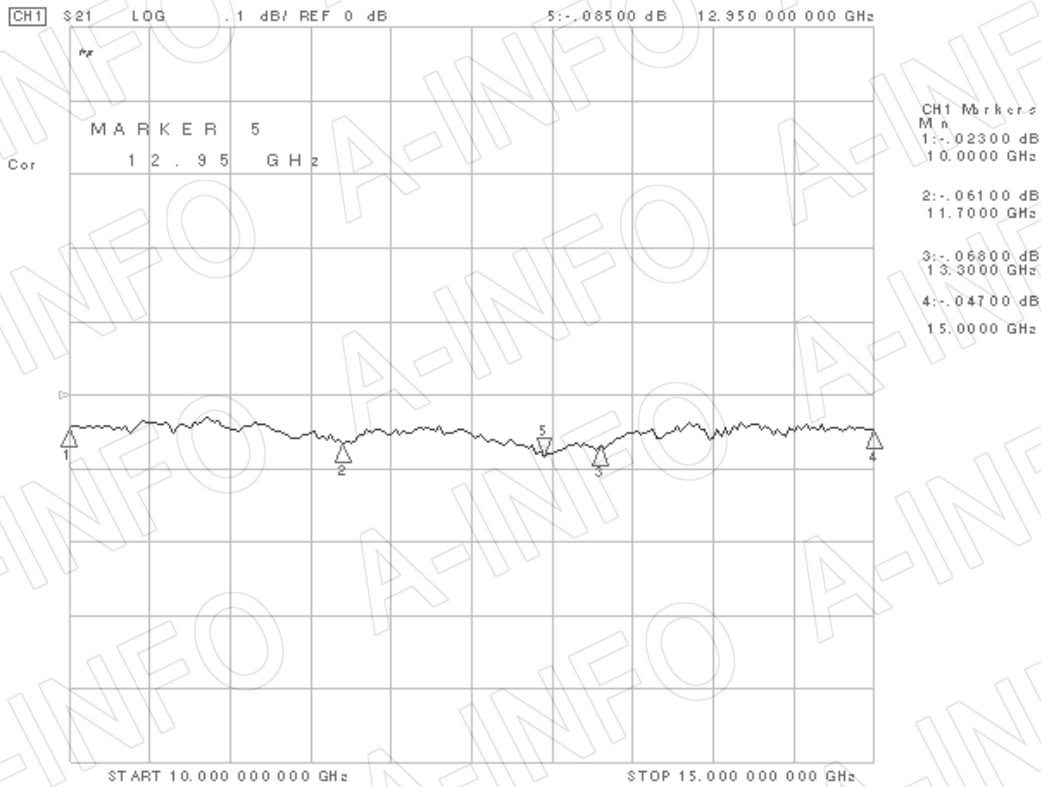

I.L. (Including the theoretical loss 4.35×10^{-3} dB)