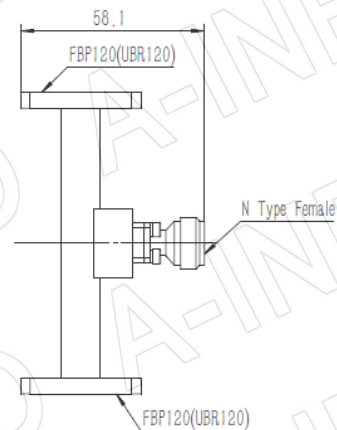

## Technical Specification

EIA WR	WR75
Frequency Range(GHz)	10.0-15.0
Coupling(dB)	30
Coupling Accuracy(dB)	±0.7 Max.
Frequency Sensitivity(dB)	±1.0 Max.
Directivity(dB)	18 Min.
Insertion Loss(dB)	0.1 Max. (Not including the theoretical loss $4.35 \times 10^{-3}$ dB)
Mainline VSWR	1.10:1 Max.
Secondline VSWR	1.25:1 Max.
Flange	FBP120(UBR120)
Coupling Port	N-Female/N-Male
Material	Cu
Size(mm)	111 x 95.3 x 58.1
Net Weight(Kg)	0.30 Around

## Outline Drawing (Size: mm)

Coupling Port: N-Female

For N-Male connector Coupling Port outline drawing, please contact A-INFO.

AINFO Inc.

Page 1 of 5

China(Beijing): Tel: (+86) 10-6266-7326,  
China(Chengdu): Tel: (+86) 28-8519-2786,  
USA: Tel: (+1) 949-346-7326,

## Flange Drawing (Size: mm)