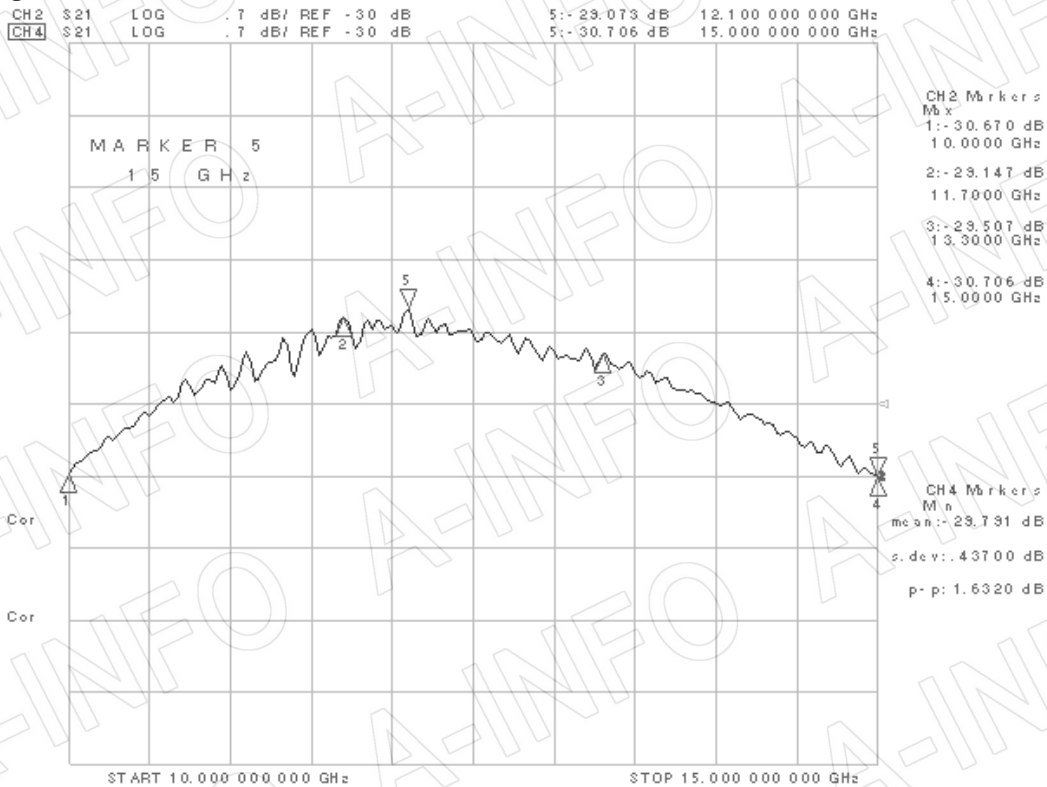

Test Results

Coupling