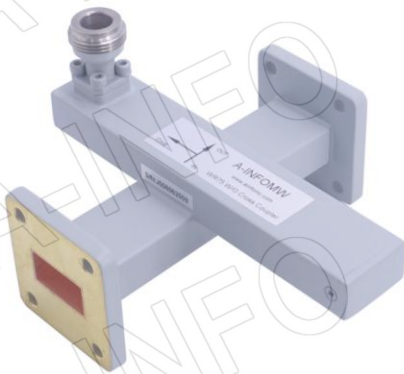

## Technical Specification

EIA WR	WR75
Frequency Range(GHz)	10.0-15.0
Coupling(dB)	30
Coupling Accuracy(dB)	±0.7 Max.
Frequency Sensitivity(dB)	±1.0 Max.
Directivity(dB)	18 Min.
Insertion Loss(dB)	0.1 Max. (Not including the theoretical loss $4.35 \times 10^{-3}$ dB)
Mainline VSWR	1.10:1 Max.
Secondline VSWR	1.25:1 Max.
Flange	FBP120(UBR120)
Coupling Port	N-Female/N-Male
Material	Cu
Size(mm)	111 x 95.3 x 58.1
Net Weight(Kg)	0.30 Around

## Outline Drawing (Size: mm)

Coupling Port: N-Female

For N-Male connector Coupling Port outline drawing, please contact A-INFO.

AINFO Inc.

Page 1 of 5

China(Beijing): Tel: (+86) 10-6266-7326,  
China(Chengdu): Tel: (+86) 28-8519-2786,  
USA: Tel: (+1) 949-346-7326,