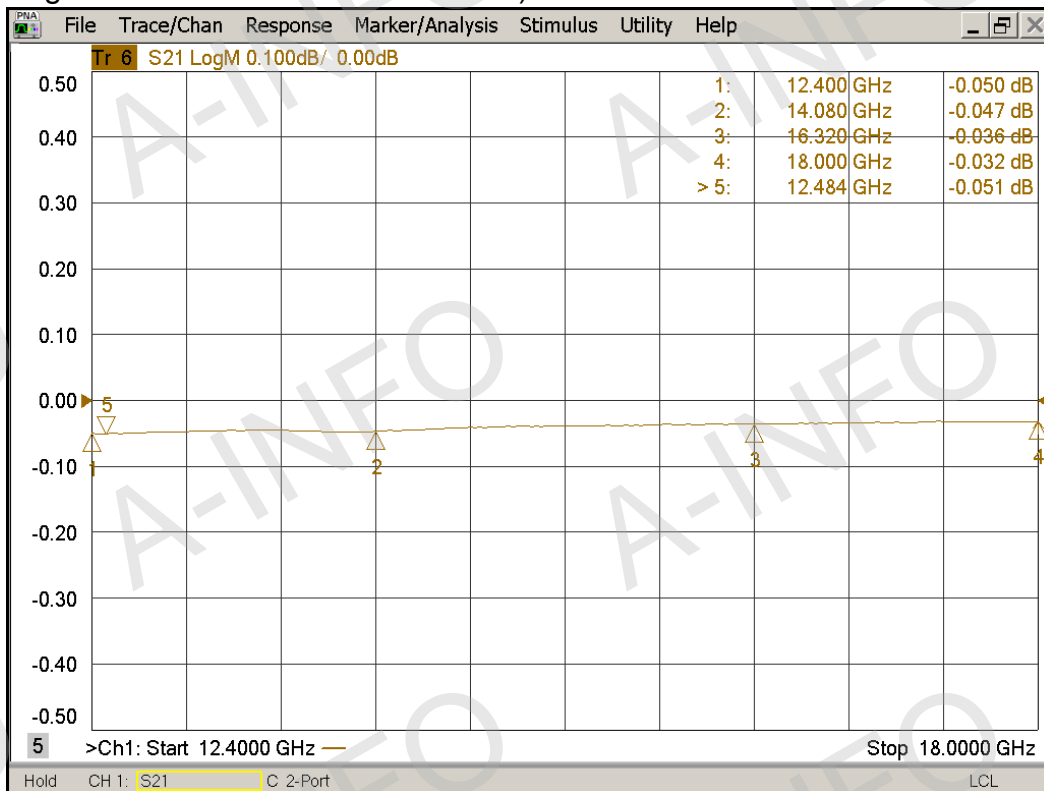

I.L. (Including the theoretical loss 4.34×10^{-4} dB)

Mainline VSWR