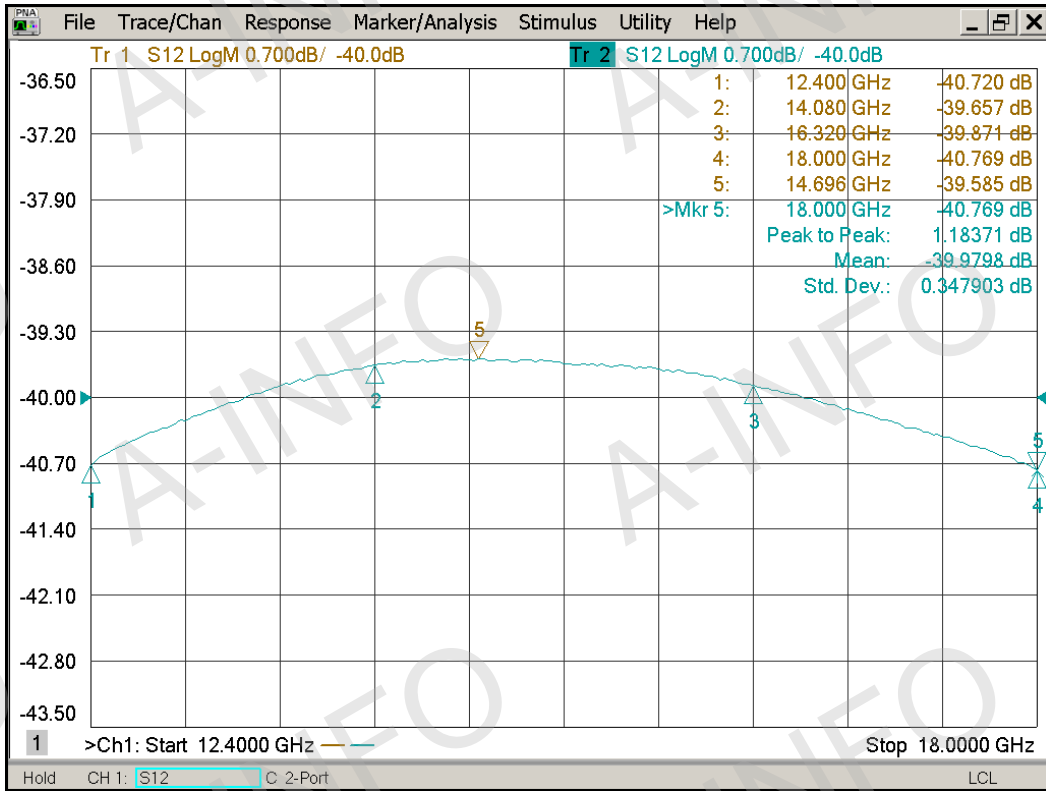

Test Results

Coupling