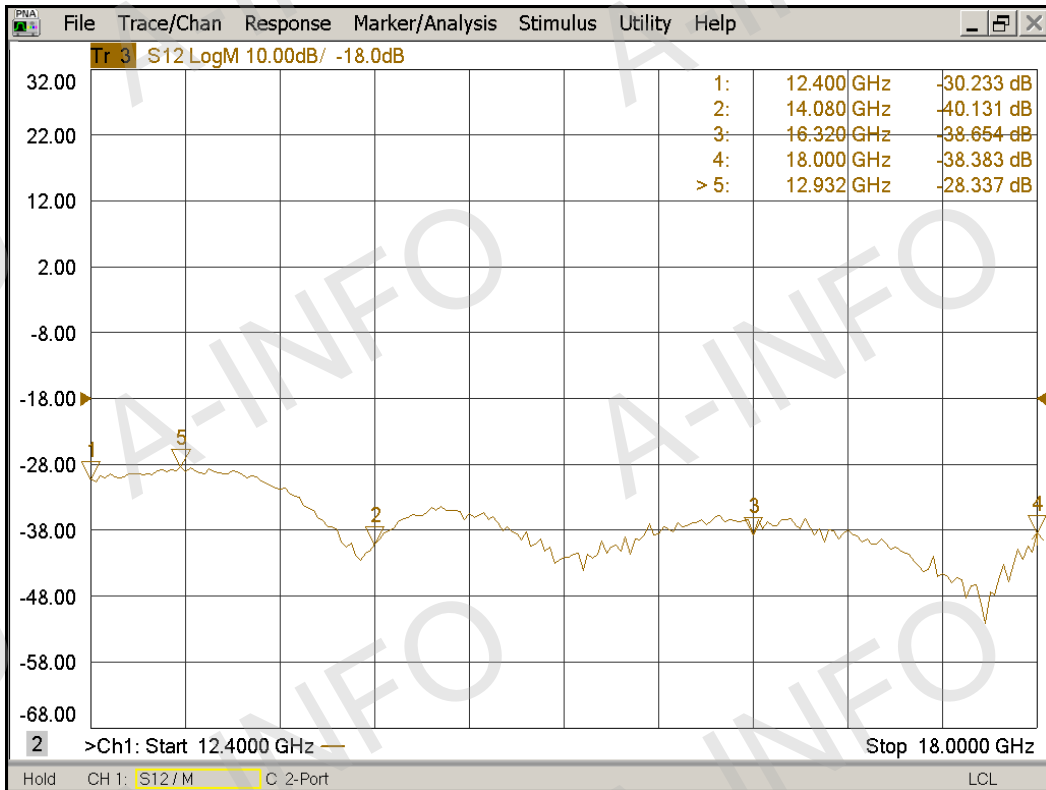

Directivity