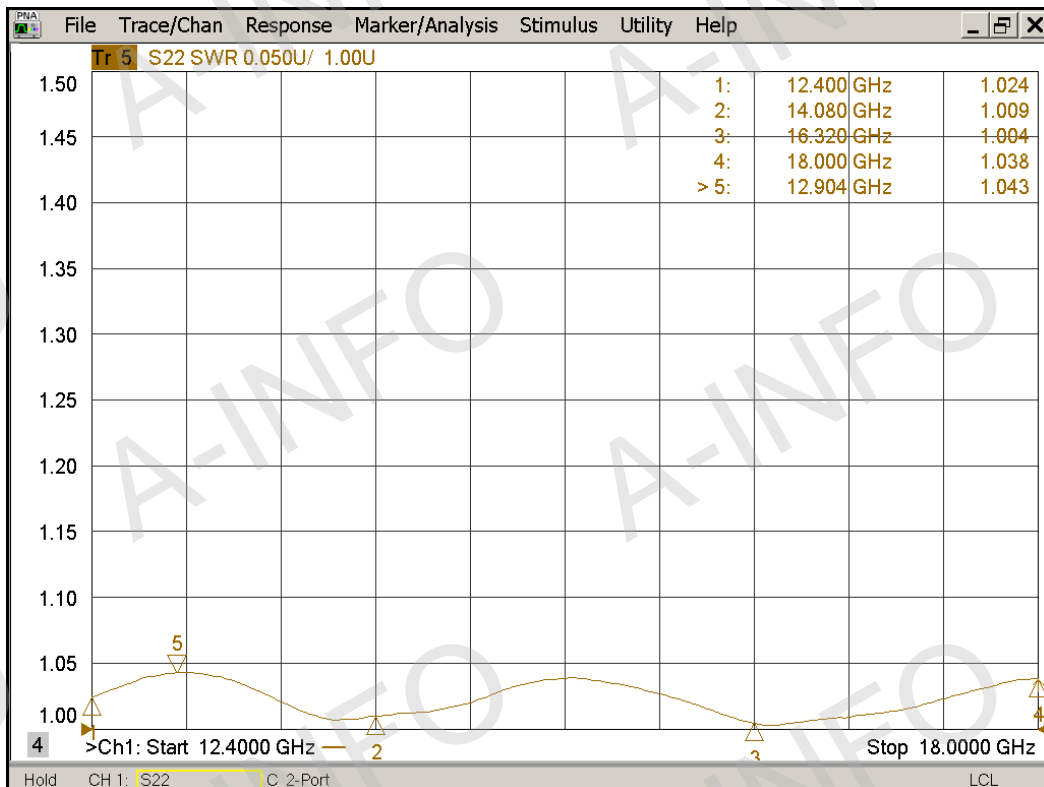

AINFO Inc.

Page 4 of 5

China(Beijing): Tel: (+86) 10-6266-7326, (+86) 10-6266-7327 Fax: (+86) 10-6266-7379
China(Chengdu): Tel: (+86) 28-8519-2786, (+86) 28-8519-3044 Fax: (+86) 28-8519-3068
USA: Tel: (+1) 949-639-9688, (+1) 949-639-9608 Fax: (+1) 949-639-9670

Website: www.ainfoinc.com
Email: sales@ainfoinc.com

Data subject to change without notice. For current data sheets, please contact: Sales@ainfoinc.com