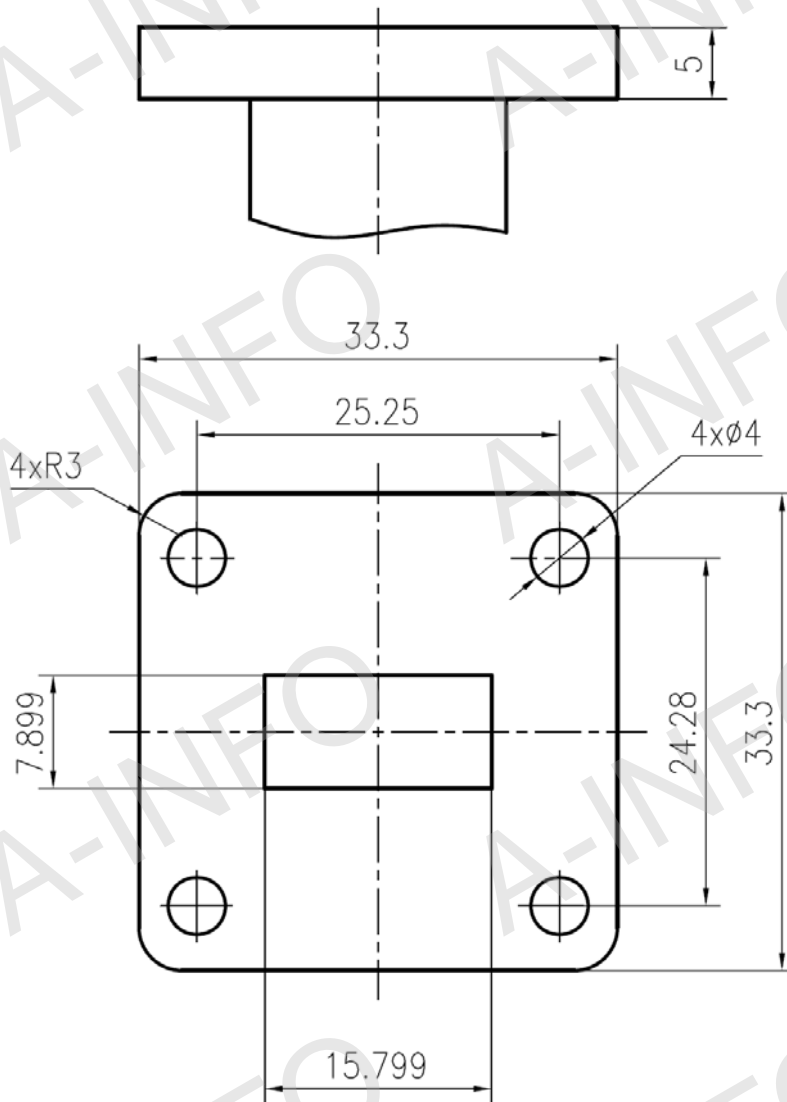

Flange Drawing (Size: mm)

FBP140

AINFO Inc.

Page 2 of 5

China(Beijing):	Tel: (+86) 10-6266-7326,	(+86) 10-6266-7327	Fax: (+86) 10-6266-7379
China(Chengdu):	Tel: (+86) 28-8519-2786,	(+86) 28-8519-3044	Fax: (+86) 28-8519-3068
USA :	Tel: (+1) 949-639-9688,	(+1) 949-639-9608	Fax: (+1) 949-639-9670

Website: www.ainfoinc.com
Email: sales@ainfoinc.com