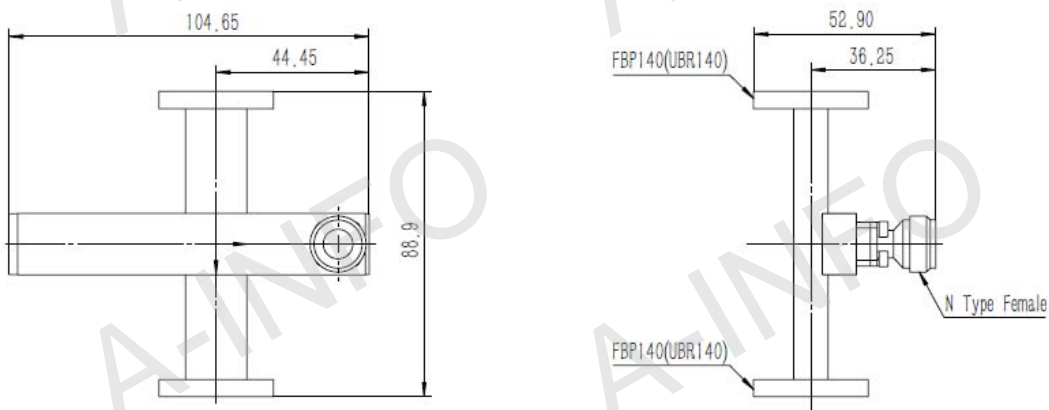

## Technical Specification

EIA WR	WR62
Frequency Range(GHz)	12.4 - 18.0
Coupling(dB)	40
Coupling Accuracy(dB)	±0.7 Max.
Freq. Sensitivity(dB)	±1.0 Max.
Directivity(dB)	18 Min.
Insertion Loss(dB)	0.1 Max. (Not including the theoretical loss $4.34 \times 10^{-4}$ dB)
Mainline VSWR	1.05:1 Max.
Secondline VSWR	1.25:1 Max.
Flange	FBP140(UBR140)
Coupling Port	N-Female
Material	Cu
Size(mm)	104.65 x 88.9 x 52.9
Net Weight(Kg)	0.20 Around

## Outline Drawing (Size: mm)

Coupling Port: N-Female

For N-Male connector Coupling Port outline drawing, please contact A-INFO.

AINFO Inc.

Page 1 of 5

China(Beijing): Tel: (+86) 10-6266-7326, (+86) 10-6266-7327 Fax: (+86) 10-6266-7379  
 China(Chengdu): Tel: (+86) 28-8519-2786, (+86) 28-8519-3044 Fax: (+86) 28-8519-3068  
 USA: Tel: (+1) 949-639-9688, (+1) 949-639-9608 Fax: (+1) 949-639-9670