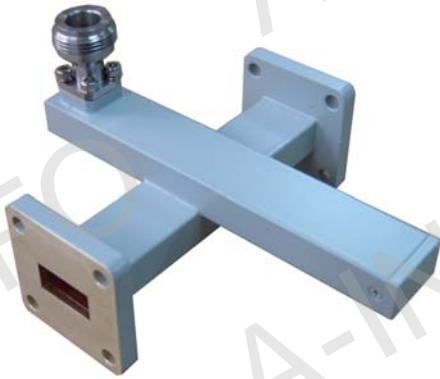

## Technical Specification

EIA WR	WR62
Frequency Range(GHz)	12.4 - 18.0
Coupling(dB)	40
Coupling Accuracy(dB)	±0.7 Max.
Freq. Sensitivity(dB)	±1.0 Max.
Directivity(dB)	18 Min.
Insertion Loss(dB)	0.1 Max. (Not including the theoretical loss $4.34 \times 10^{-4}$ dB)
Mainline VSWR	1.05:1 Max.
Secondline VSWR	1.25:1 Max.
Flange	FBP140(UBR140)
Coupling Port	N-Female
Material	Cu
Size(mm)	104.65 x 88.9 x 52.9
Net Weight(Kg)	0.20 Around