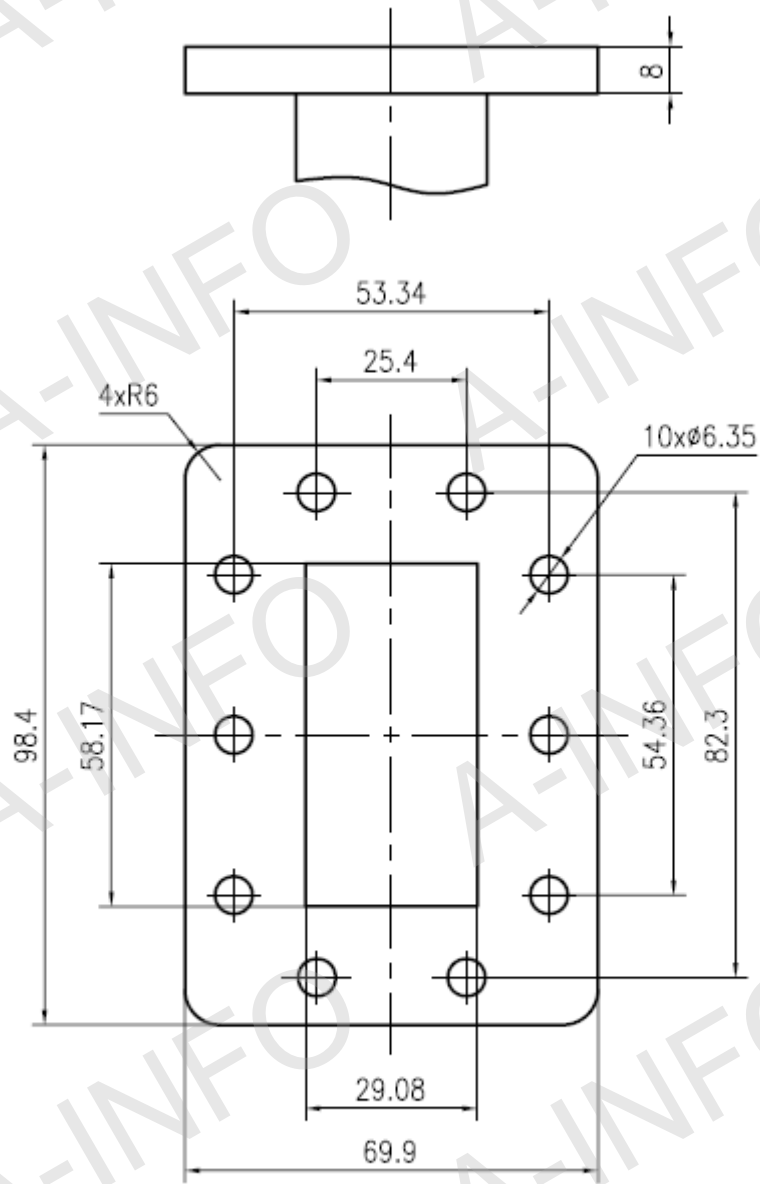

Flange Drawing (Size: mm)

FDP40

AINFO Inc.

Page 2 of 4

China(Beijing):
China(Chengdu):
USA :

Tel: (+86) 10-6266-7326,
Tel: (+86) 28-8519-2786,
Tel: (+1) 949-346-7326,

(+86) 10-6266-7327
(+86) 28-8519-3044
(+1) 949-639-9660

Fax: (+86) 10-6266-7379
Fax: (+86) 28-8519-3068
Fax: (+1) 949-639-9659

Website: www.ainfoinc.com
Email: sales@ainfoinc.com