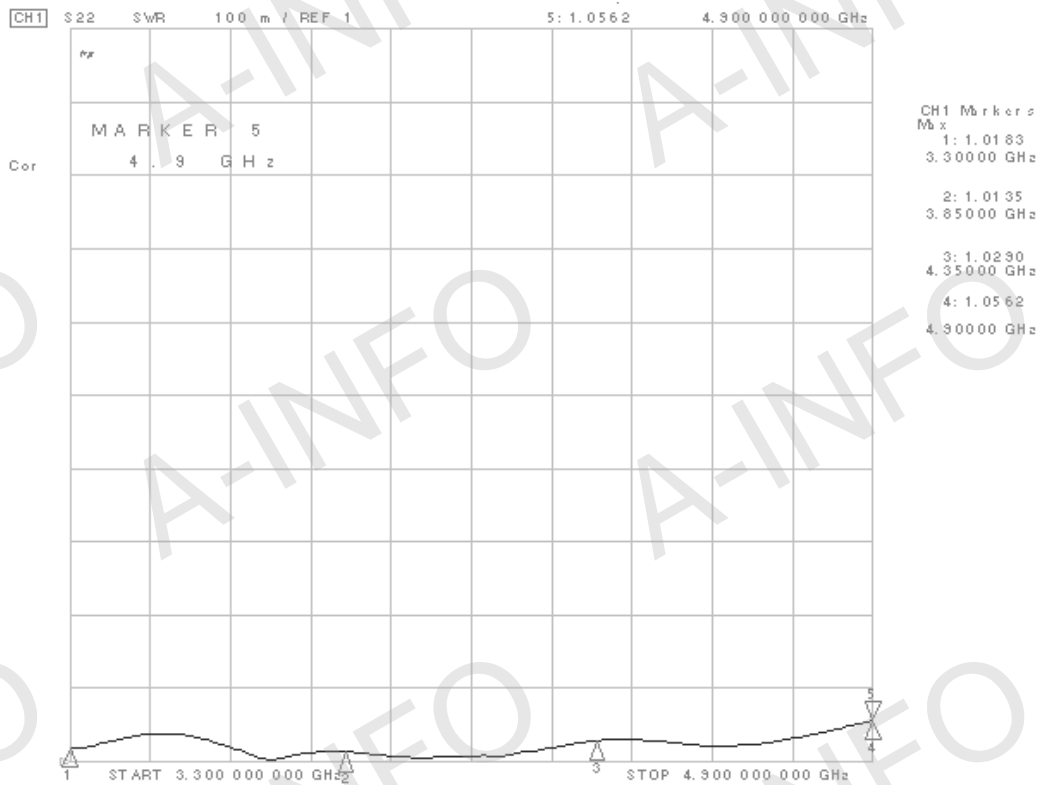

Mainline VSWR