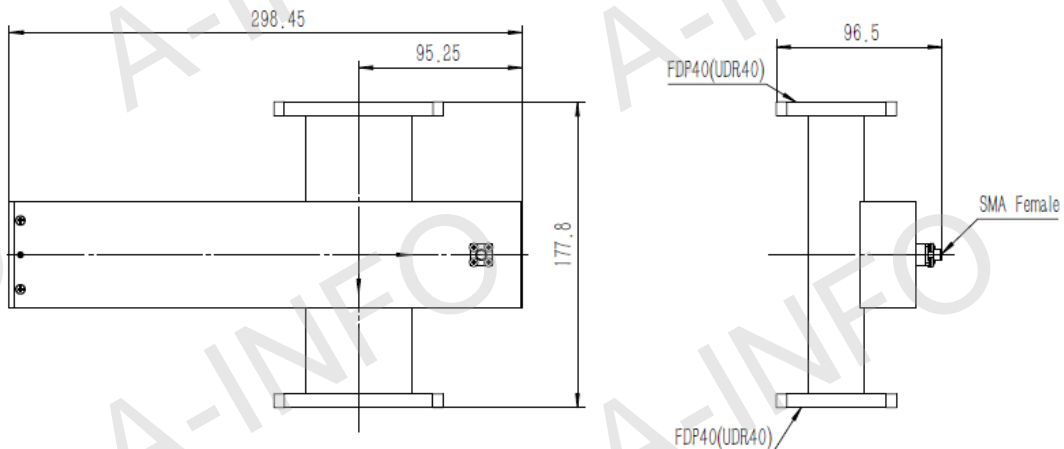

## Technical Specification

EIA WR	WR229
Frequency Range(GHz)	3.30-4.90
Coupling(dB)	30
Coupling Accuracy(dB)	±0.7
Frequency Sensitivity(dB)	±1.0
Directivity(dB)	18 Min.
Mainline VSWR	1.10 Max.
Secondline VSWR	1.25 Max.
Flange	FDP40(UDR40)
Coupling Port	SMA-Female/SMA-Male
Material	Al
Net Weight(Kg)	0.8 Around

## Outline Drawing (Size: mm)

Coupling Port: SMA -Female

For SMA-Male connector Coupling Port outline drawing, please contact A-INFO.

AINFO Inc.

Page 1 of 4

China(Beijing):  
China(Chengdu):  
USA :

Tel: (+86) 10-6266-7326,  
Tel: (+86) 28-8519-2786,  
Tel: (+1) 949-346-7326,