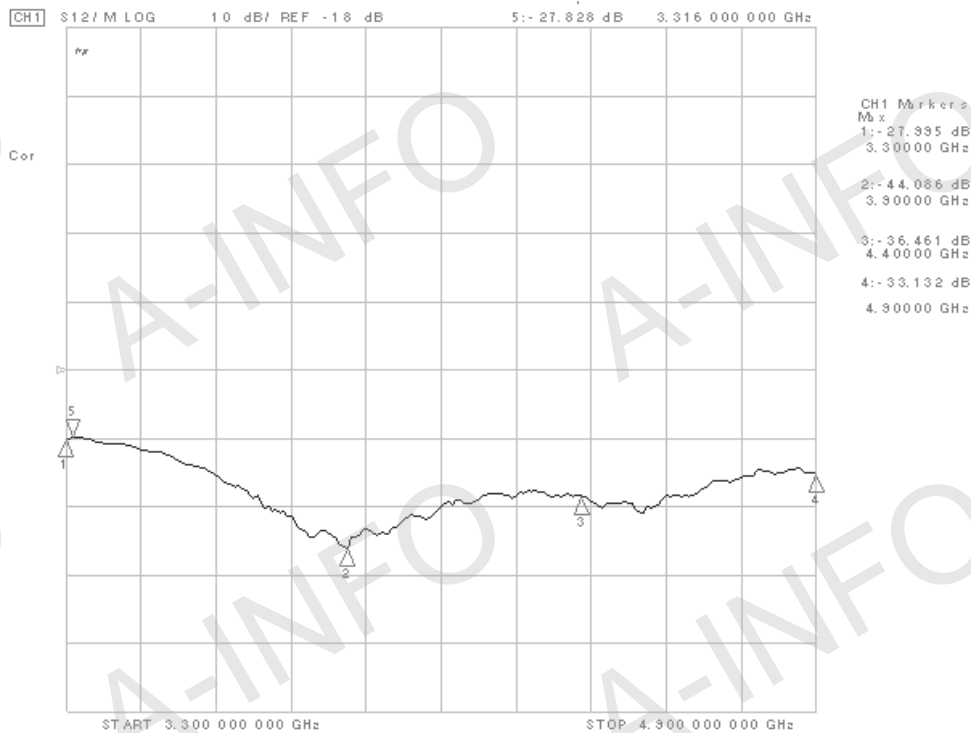

Directivity

AINFO Inc.

Page 3 of 4

China(Beijing):
China(Chengdu):
USA:

Tel: (+86) 10-6266-7326,
Tel: (+86) 28-8519-2786,
Tel: (+1) 949-346-7326,

(+86) 10-6266-7327
(+86) 28-8519-3044
(+1) 949-639-9660

Fax: (+86) 10-6266-7379
Fax: (+86) 28-8519-3068
Fax: (+1) 949-639-9659

Website: www.ainfoinc.com
Email: sales@ainfoinc.com