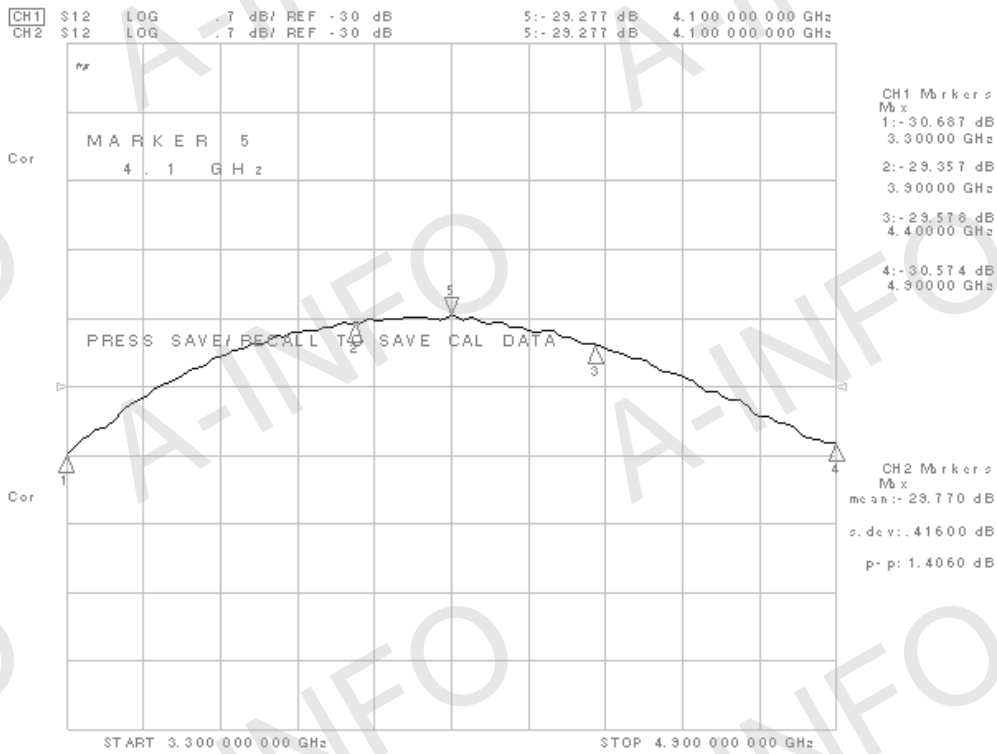

Test Results

Coupling